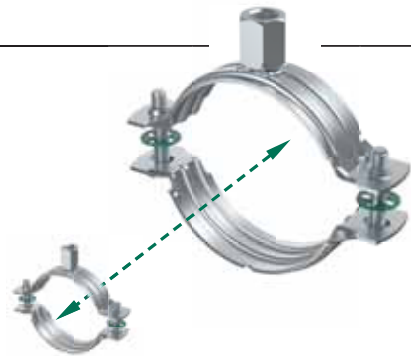

2S unlined clamp

For insulated pipes

Product information

With the 2S Walraven offers a standard unlined clamp to fix insulated steel, copper and multilayer pipes \varnothing 10 mm up to and including \varnothing 225 mm. The gapless range has an optimised steel design and provides a solution for every medium load in accordance with RAL GZ-655.

Features and benefits

- Two-screw clamp
- For insulated pipes
- Gapless range \varnothing 10 - 225 mm
- Material: Steel
- Surface treatment: Zinc plated
- Standard clamp with optimised steel design
- Screws secured with anti-loss washer
- Good strength vs material usage
- Medium safe load according RAL GZ-655

Type of pipe

- Steel
- Copper
- Cast iron
- Plastic (multilayer)

Full range of clamps

Pipe insulation

*Ideal used with
load-bearing insulated
pipe supports*

2S unlined clamp

For insulated pipes

Technical data