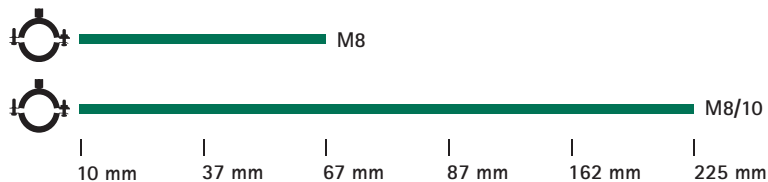

Full range of clamps